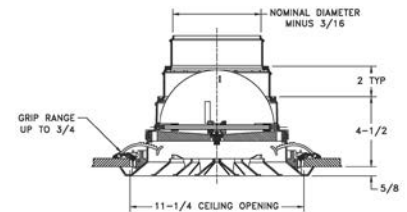

T-Bar Rezzin Diffusers

Rezzin Square Ceiling Diffuser

- Engineered polymer construction
- 12" x 12" face
- 6", 7" and 8" collars included
- Ratcheting cam lock—install without screws
- Removable core and integral damper
- Available in 4-way, 3-way and 2-way corner
- Bright White finish
- Contains metal parts

Square Available Size (in)
12" x 12"

T-Bar Backer Plate or Rafter Rough-In Plate Available

3-Way

4-Way

2-Way Corner

Rezzin Plastic Round Ceiling Diffuser

- Engineered polymer construction
- 12" round face
- 6", 7" and 8" collars included
- Ratcheting cam lock—install without screws
- Removable core and integral damper
- Bright White finish
- Contains metal parts

Round Available Size (in)
12"

T-Bar Backer Plate or Rafter Rough-In Plate Available

Rezzin Rough-In Plates

16" O.C.

24" O.C.

T-Bar

16" O.C.

24" O.C.