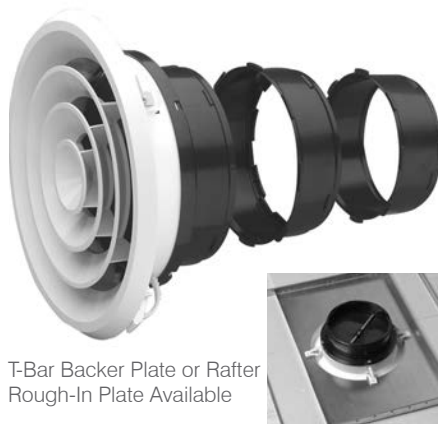

T-Bar Rezzin Diffusers

Rezzin Square Ceiling Diffuser

- Engineered polymer construction
- 12" x 12" face
- 6", 7" and 8" collars included
- Ratcheting cam lock—install without screws
- Removable core and integral damper
- Available in 4-way, 3-way and 2-way corner
- Bright White finish
- Contains metal parts

Square Available Size (in)
12" x 12"

T-Bar Backer Plate or Rafter Rough-In Plate Available

3-Way

4-Way

2-Way Corner

Rezzin Plastic Round Ceiling Diffuser

- Engineered polymer construction
- 12" round face
- 6", 7" and 8" collars included
- Ratcheting cam lock—install without screws
- Removable core and integral damper
- Bright White finish
- Contains metal parts

Round Available Size (in)
12"

T-Bar Backer Plate or Rafter Rough-In Plate Available

Rezzin Rough-In Plates

16" O.C.

24" O.C.

T-Bar

16" O.C.

24" O.C.