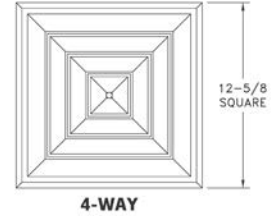

T-Bar Rezzin Diffusers

Rezzin Square Ceiling Diffuser

- Engineered polymer construction
- 12" x 12" face
- 6", 7" and 8" collars included
- Ratcheting cam lock—install without screws
- Removable core and integral damper
- Available in 4-way, 3-way and 2-way corner
- Bright White finish
- Contains metal parts

Square Available Size (in)
12" x 12"

T-Bar Backer Plate or Rafter Rough-In Plate Available

3-Way

4-Way

2-Way Corner

Rezzin Plastic Round Ceiling Diffuser

- Engineered polymer construction
- 12" round face
- 6", 7" and 8" collars included
- Ratcheting cam lock—install without screws
- Removable core and integral damper
- Bright White finish
- Contains metal parts

Round Available Size (in)
12"

T-Bar Backer Plate or Rafter Rough-In Plate Available

Rezzin Rough-In Plates

16" O.C.

24" O.C.

T-Bar

16" O.C.

24" O.C.