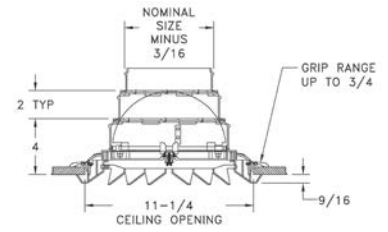

T-Bar Rezzin Diffusers

Rezzin Square Ceiling Diffuser

- Engineered polymer construction
- 12" x 12" face
- 6", 7" and 8" collars included
- Ratcheting cam lock—install without screws
- Removable core and integral damper
- Available in 4-way, 3-way and 2-way corner
- Bright White finish
- Contains metal parts

Square Available Size (in)
12" x 12"

T-Bar Backer Plate or Rafter Rough-In Plate Available

3-Way

4-Way

2-Way Corner

Rezzin Plastic Round Ceiling Diffuser

- Engineered polymer construction
- 12" round face
- 6", 7" and 8" collars included
- Ratcheting cam lock—install without screws
- Removable core and integral damper
- Bright White finish
- Contains metal parts

Round Available Size (in)
12"

T-Bar Backer Plate or Rafter Rough-In Plate Available

Rezzin Rough-In Plates

16" O.C.

24" O.C.

T-Bar

16" O.C.

24" O.C.