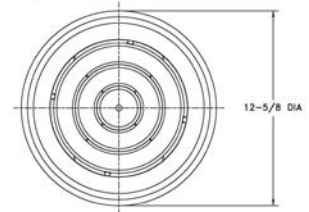

T-Bar Rezzin Diffusers

Rezzin Square Ceiling Diffuser

- Engineered polymer construction
- 12" x 12" face
- 6", 7" and 8" collars included
- Ratcheting cam lock—install without screws
- Removable core and integral damper
- Available in 4-way, 3-way and 2-way corner
- Bright White finish
- Contains metal parts

Square Available Size (in)
12" x 12"

T-Bar Backer Plate or Rafter Rough-In Plate Available

3-Way

4-Way

2-Way Corner

Rezzin Plastic Round Ceiling Diffuser

- Engineered polymer construction
- 12" round face
- 6", 7" and 8" collars included
- Ratcheting cam lock—install without screws
- Removable core and integral damper
- Bright White finish
- Contains metal parts

Round Available Size (in)
12"

T-Bar Backer Plate or Rafter Rough-In Plate Available

Rezzin Rough-In Plates

16" O.C.

24" O.C.

T-Bar

16" O.C.

24" O.C.